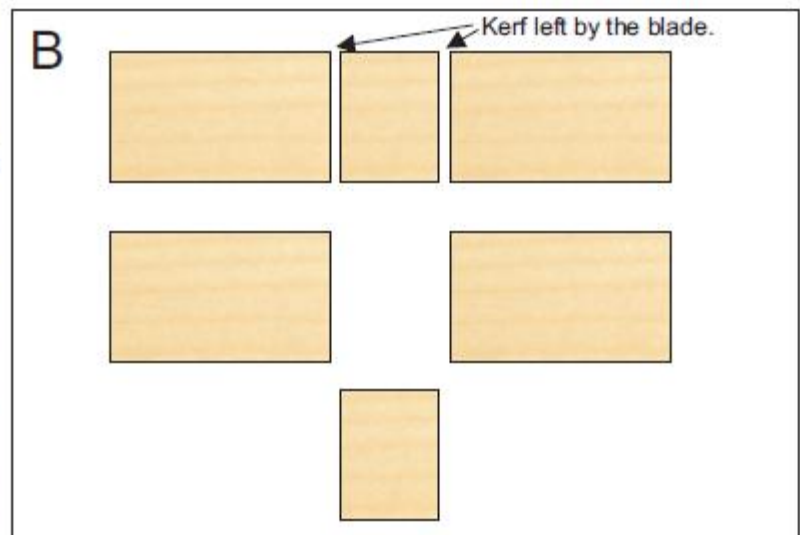

Поличка настінна

Top View of board with a circular plug cut.

Side view relief cut

Side view straight cut

Bracket 1
3/4" Thick