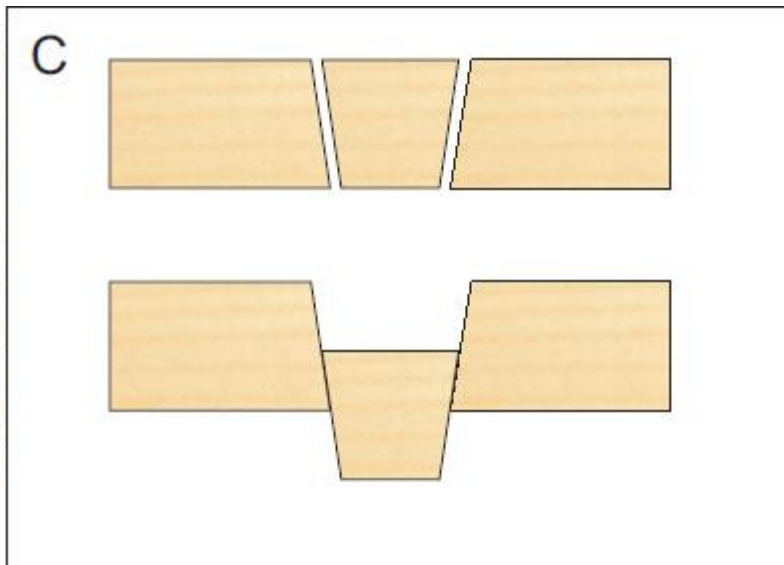

Поличка настінна

Top View of board with a circular plug cut.

Side view relief cut

Side view straight cut

Bracket 1
3/4" Thick