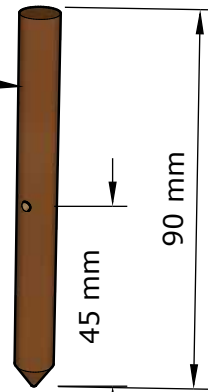

DM Idea

Scroll saw patterns & Woodworking plans

Spinning Top Toy

www.dmidea.eu

DM Idea -YouTube

danielmiskoidea@gmail.com

10 mm Ø

8 mm Ø
wooden dowel

2 mm Ø

6 mm Thick

18 mm Thick

Wooden dowel length guide