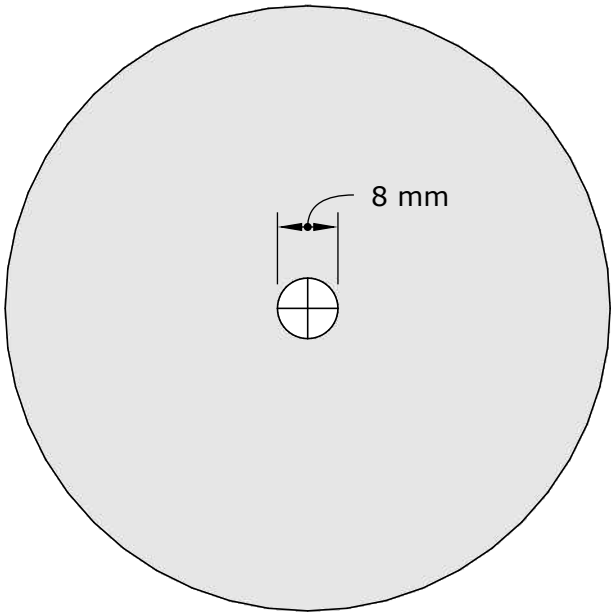

DM Idea

Scroll saw patterns & Woodworking plans

Spinning Top Toy

www.dmidea.eu

DM Idea -YouTube

danielmiskoidea@gmail.com

10 mm Ø

8 mm Ø
wooden dowel

2 mm Ø

6 mm Thick

18 mm Thick

Wooden dowel length guide