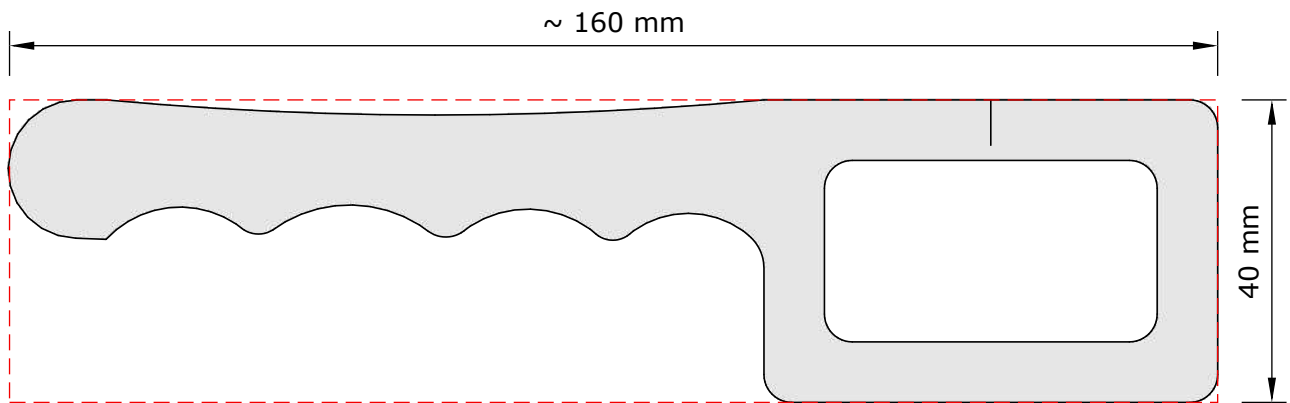

DM Idea

Scroll saw patterns & Woodworking plans

Spinning Top Toy

www.dmidea.eu

DM Idea -YouTube

danielmiskoidea@gmail.com

10 mm Ø

8 mm Ø
wooden dowel

2 mm Ø

6 mm Thick

18 mm Thick

Wooden dowel length guide