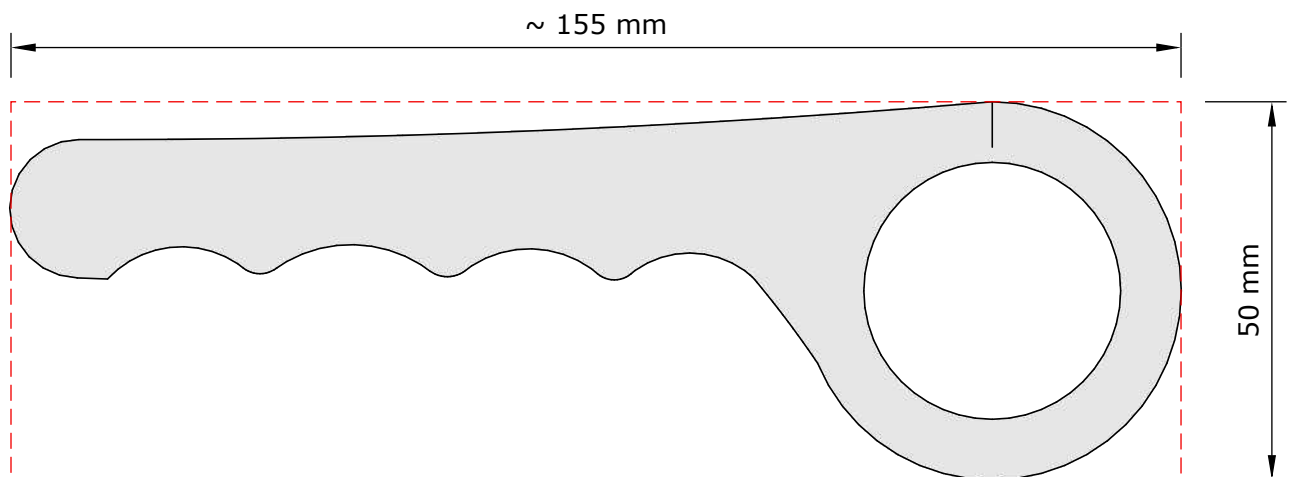

DM Idea

Scroll saw patterns & Woodworking plans

Spinning Top Toy

www.dmidea.eu

DM Idea -YouTube

danielmiskoidea@gmail.com

10 mm Ø

8 mm Ø
wooden dowel

2 mm Ø

6 mm Thick

18 mm Thick

Wooden dowel length guide