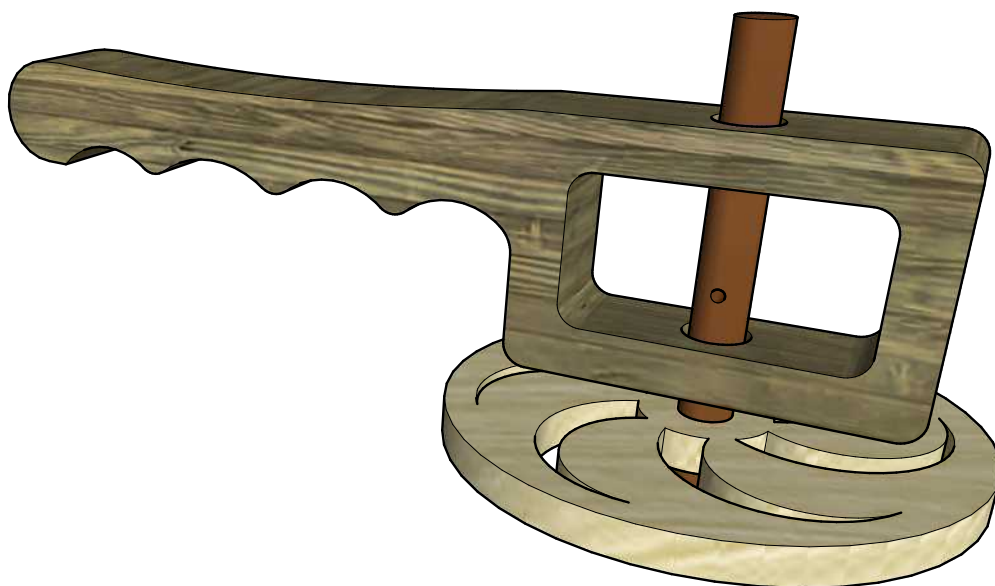

DM Idea

Scroll saw patterns & Woodworking plans

Spinning Top Toy

www.dmidea.eu

DM Idea -YouTube

danielmiskoidea@gmail.com

10 mm Ø

8 mm Ø
wooden dowel

2 mm Ø

6 mm Thick

18 mm Thick

Wooden dowel length guide